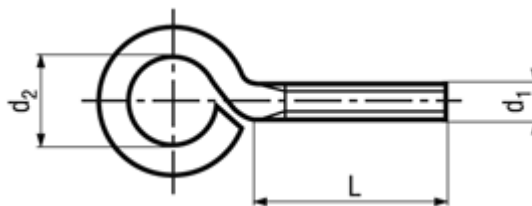

Bossard e-Shop

BN 1006

Bent eye bolts
light series

Material Surface

Article No. - 3056119	
d1	M5
L	10
d2	8